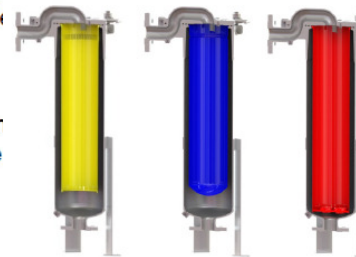

FB

FM

Fleximicron FM Filter elements (30" Filter candles)

Filter candles of the premium, star economy series enable optimum system and the purity requirement

Housing with receptacle for

WB